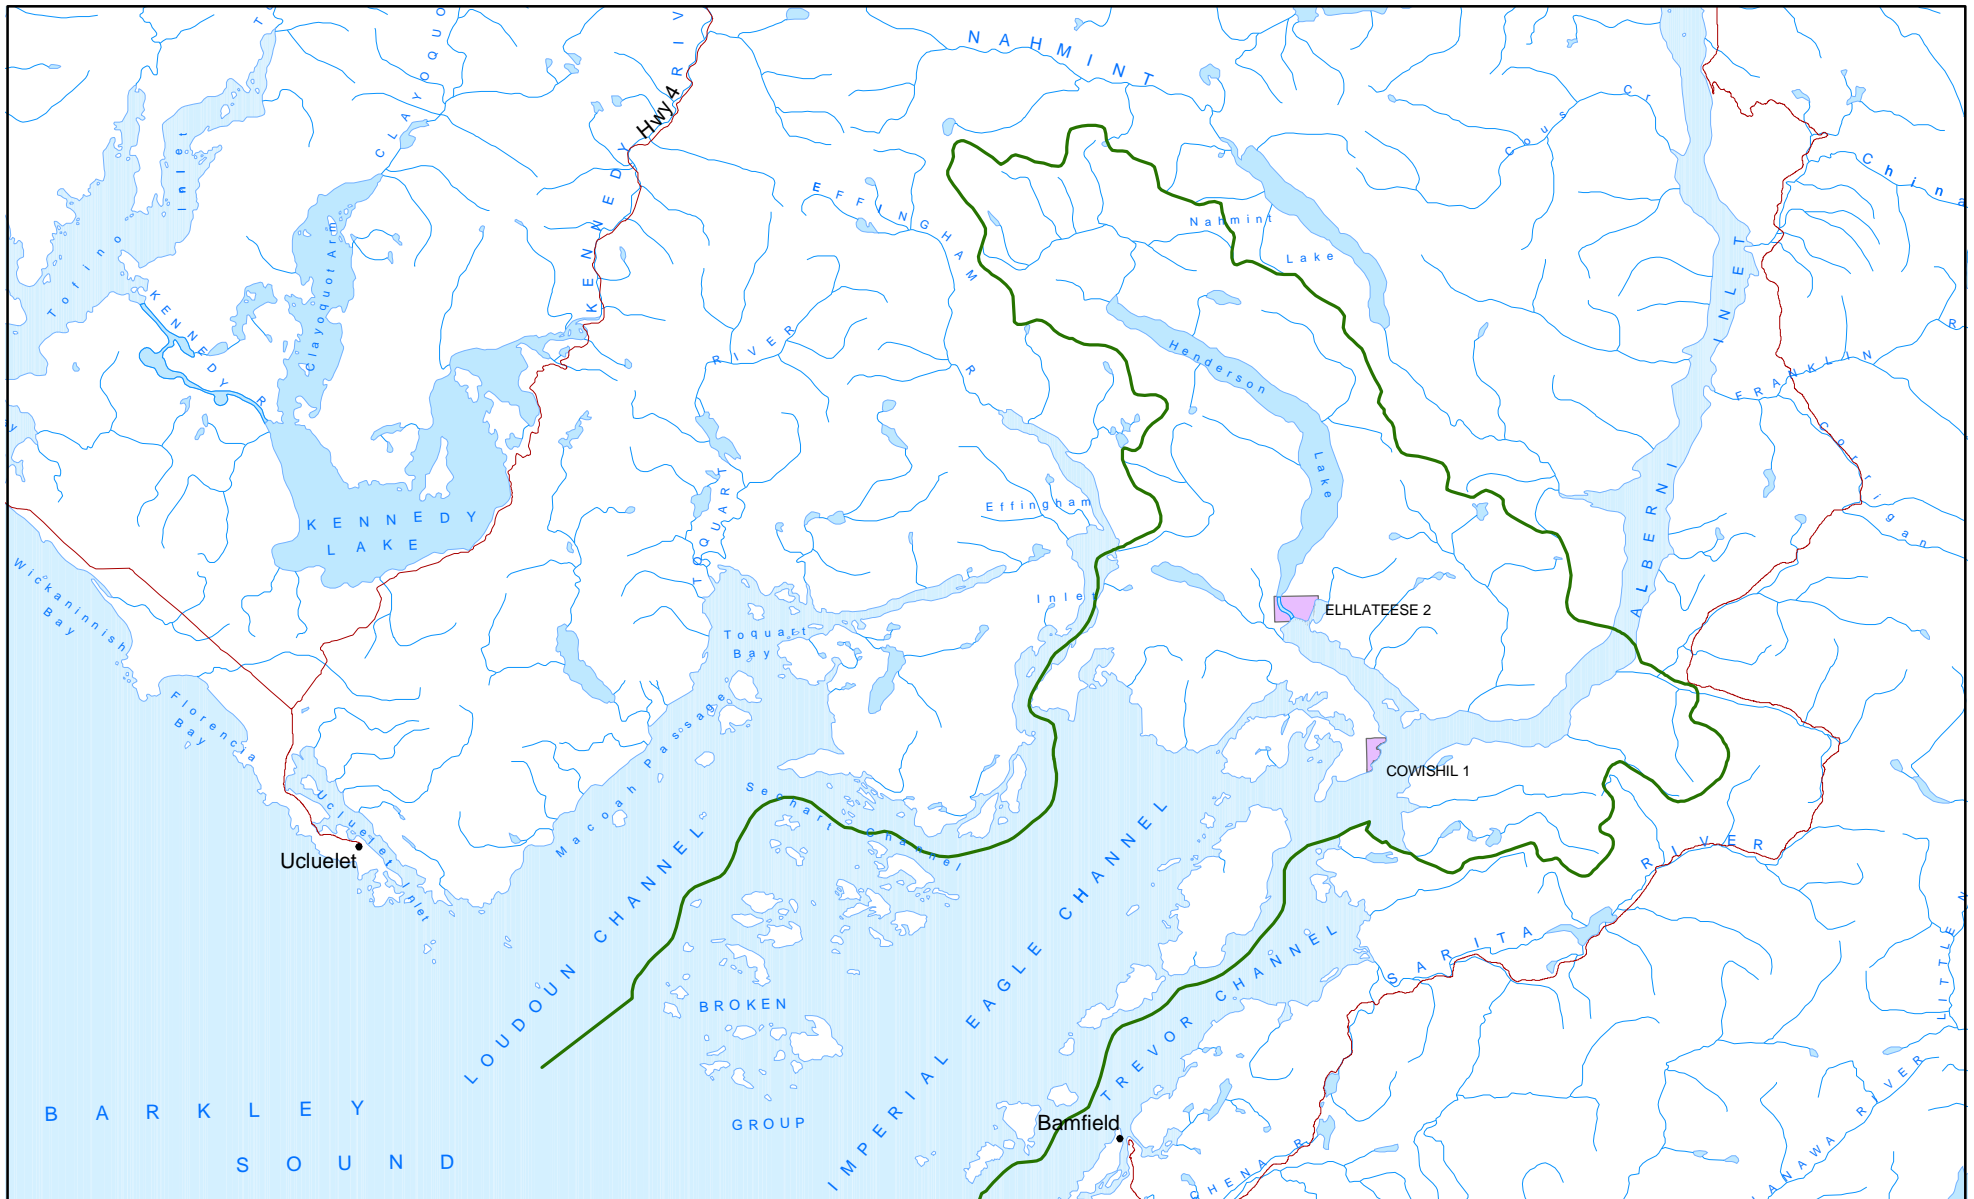

SUB APPENDIX A4  
MAP OF THE MAA-NULTH FIRST NATION AREA - UCHUCKLESAHT TRIBE

**Legend**

Uchucklesaht Tribe Area
  Road

Uchucklesaht Indian Reserves

Prior to the Final Agreement, the Parties will negotiate and attempt to reach agreement on the precise boundary of the Maa-nulth First Nation Area for the Uchucklesaht Tribe.

2.5 0 2.5 5  
 Kilometers

N